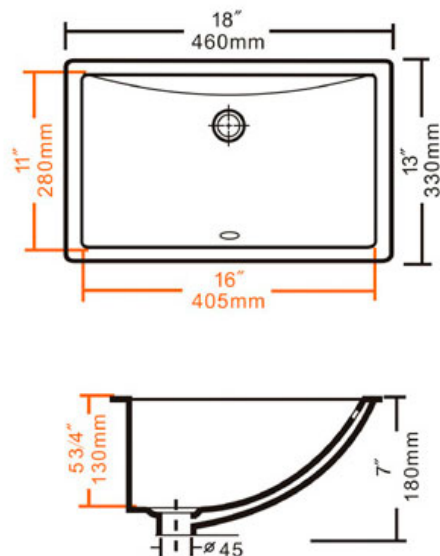

B608 Porcelain Vanity Bowl

Colour Finish

Porcelain

Model No.

B608

Description

- White Undermount Porcelain Sink
- Outside Dimensions 18" x 13" x 7"
- Inside Dimensions 16" x 11" x 5-3/4"
- Minimum Cabinet Size: 20"
- True Vitreous China
- Cardboard Template Included
- Mounting Clips Included
- Limited Lifetime Warranty
- cUPC Certified